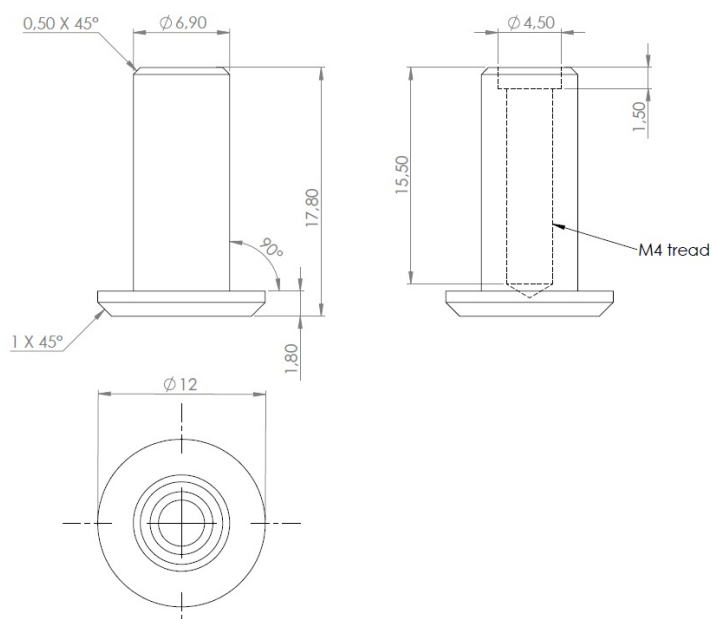

PRODUCT SHEET

Description:

Cap Nut F/System S, $\varnothing 12\text{mm} \times \text{M4}$, F/ 16mm Panel, Brass Natural

Item number:

11.03.532-0

Units	Box	Carton	HS Code	Barcode
Pcs.	1	3500	7415390000	
				5704866012195